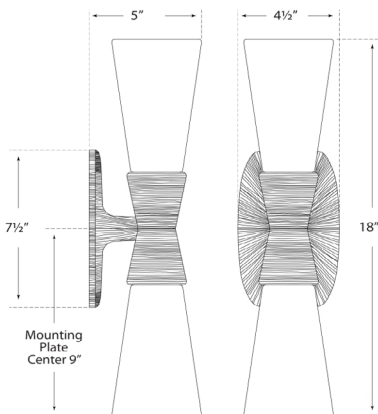

Utopia Small Double Bath Sconce

KW2047G-WG

Materials Shown

Gild With White Glass

Available in

Gild With White Glass

Aged Iron With White Glass

Polished Nickel With White Glass

Dimensions

Height: 18"

Width: 4.5"

Extension: 5"

Backplate: 4.5" x 7.5" Oval

Socket

2 - E26 Keyless

Wattage

Gild With White Glass

Aged Iron With White Glass

Polished Nickel With White Glass

Dimensions

Height: 18"

Width: 4.5"

Extension: 5"

Backplate: 4.5" x 7.5" Oval

Width: 4.5"

Extension: 5"

Backplate: 4.5" x 7.5" Oval

Socket

2 - E26 Keyless

Wattage

2 - 60 B11

Weight