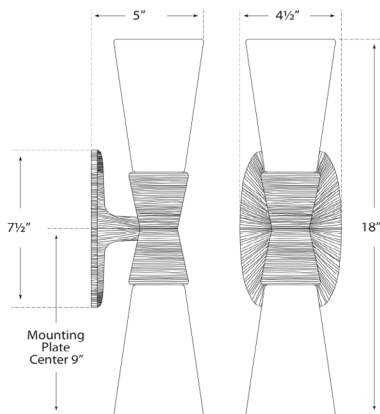

Dimensions

Height: 18"

Width: 4.5"

Extension: 5"

Backplate: 4.5" x 7.5" Oval

Socket

2 - E26 Keyless

Wattage

2 - 60 B11

Weight

4 lbs

Utopia Small Double Bath Sconce

KW2047AI-WG

Materials Shown

Aged Iron With White Glass

Available in

Gild With White Glass

Aged Iron With White Glass

Polished Nickel With White Glass

Dimensions

Height: 18"

Width: 4.5"

Extension: 5"

Backplate: 4.5" x 7.5" Oval

Materials Shown

Polished Nickel With White Glass

Available in

Gild With White Glass

Aged Iron With White Glass

Polished Nickel With White Glass

Dimensions

Height: 18"