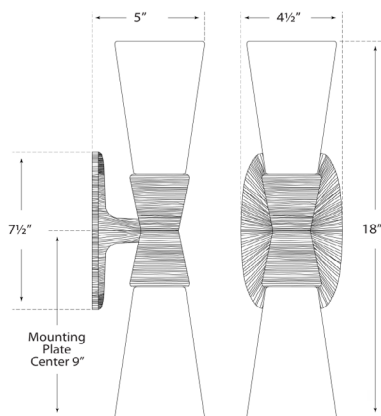

Gild With White Glass

Aged Iron With White Glass

Polished Nickel With White Glass

Dimensions

Height: 18"

Width: 4.5"

Extension: 5"

Backplate: 4.5" x 7.5" Oval

Socket

2 - E26 Keyless

Wattage

2 - 60 B11

Weight

4 lbs

Utopia Small Double Bath Sconce

KW2047PN-WG

Materials Shown

Polished Nickel With White Glass

Available in

Gild With White Glass

Aged Iron With White Glass

Polished Nickel With White Glass

Dimensions

Height: 18"

Width: 4.5"

Extension: 5"

Backplate: 4.5" x 7.5" Oval

Socket

2 - E26 Keyless

Wattage

2 - 60 B11

Weight